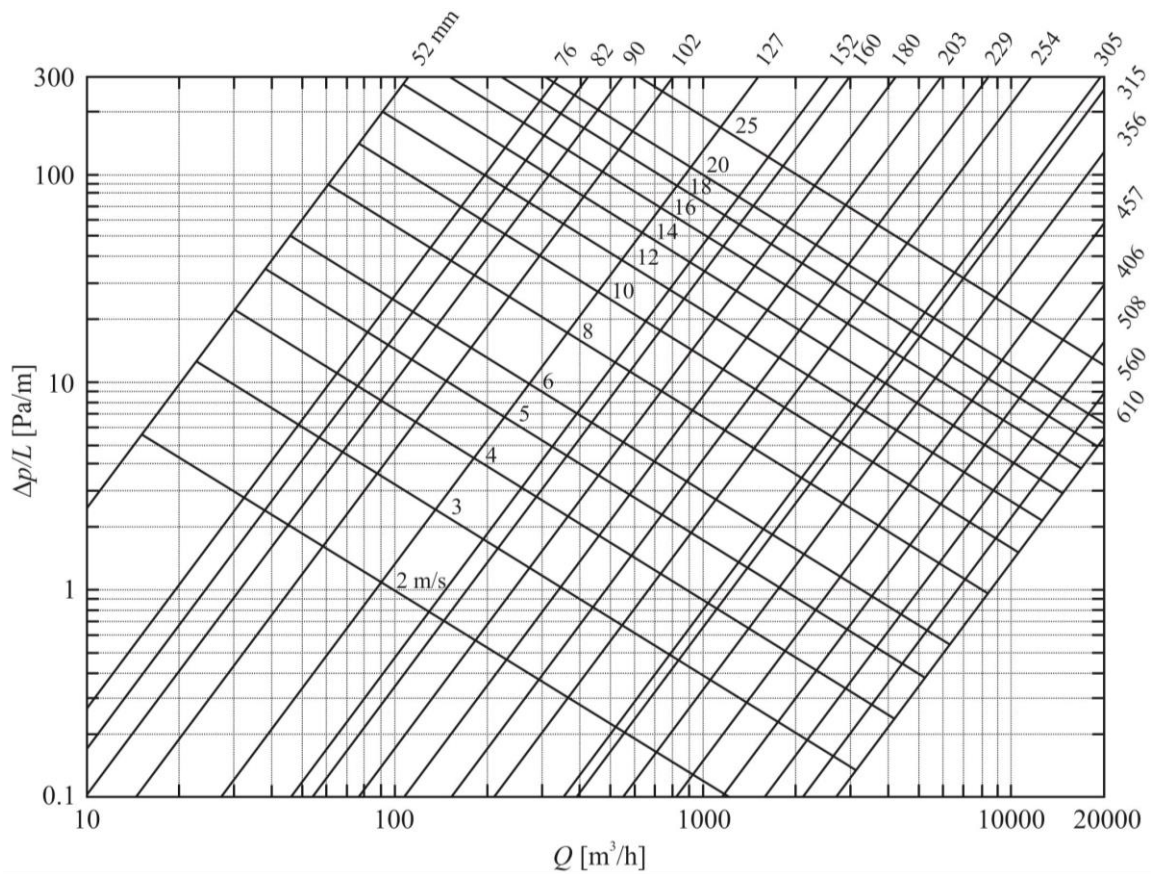

Classification:

- The **Alutex A11** fulfils all the requirements and are classified as specified within **EN 13180: Ventilation for buildings – Ductwork – Dimensions and mechanical requirements for flexible ducts.**

Pressure loss: